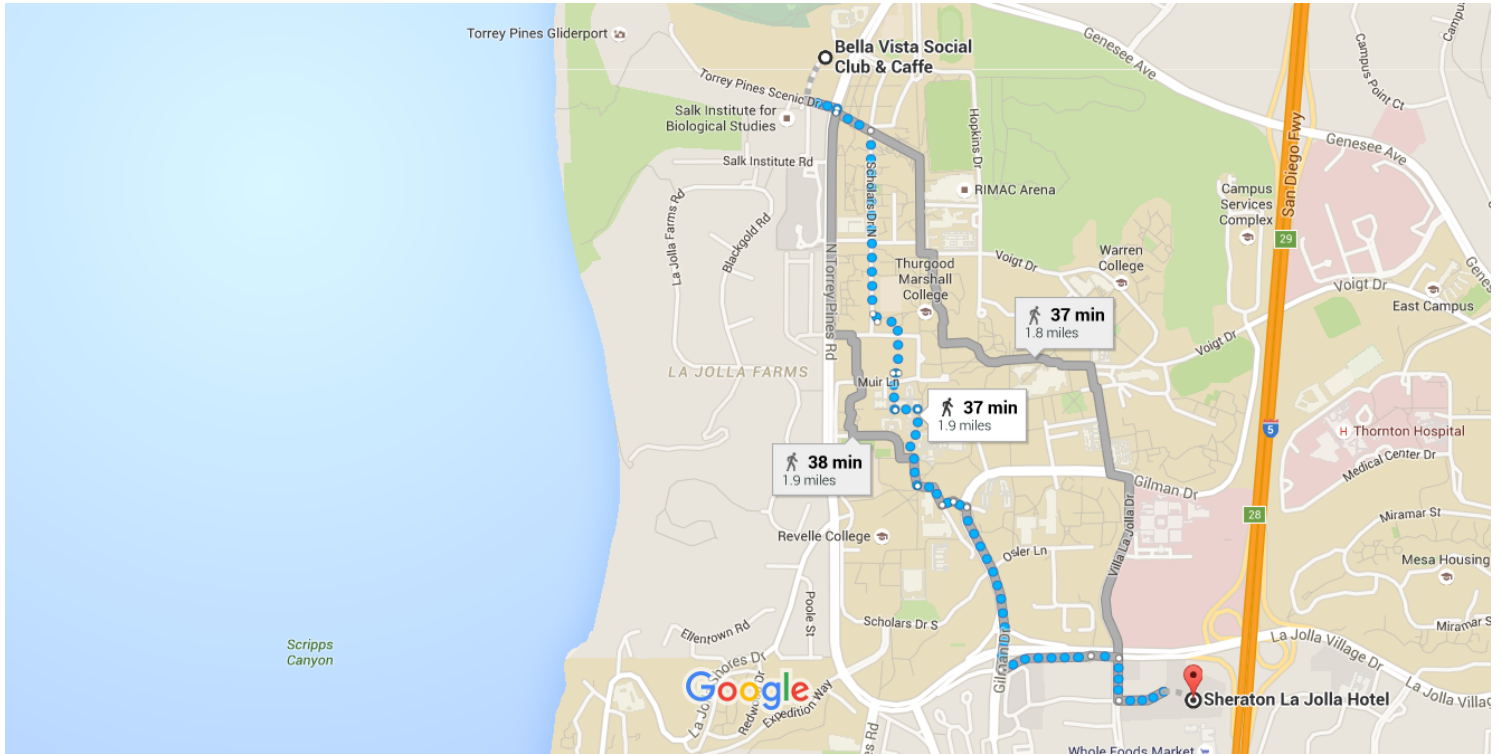

Bella Vista Social Club & Caffe to Sheraton La Jolla Hotel, San Diego, CA

Walk 1.9 miles, 37 min

Map data ©2016 Google 1000 ft

- 
via Scholars Dr N
37 min
1.9 miles

- 
via Villa La Jolla Dr
37 min
1.8 miles

- 
via N Torrey Pines Rd
38 min
1.9 miles