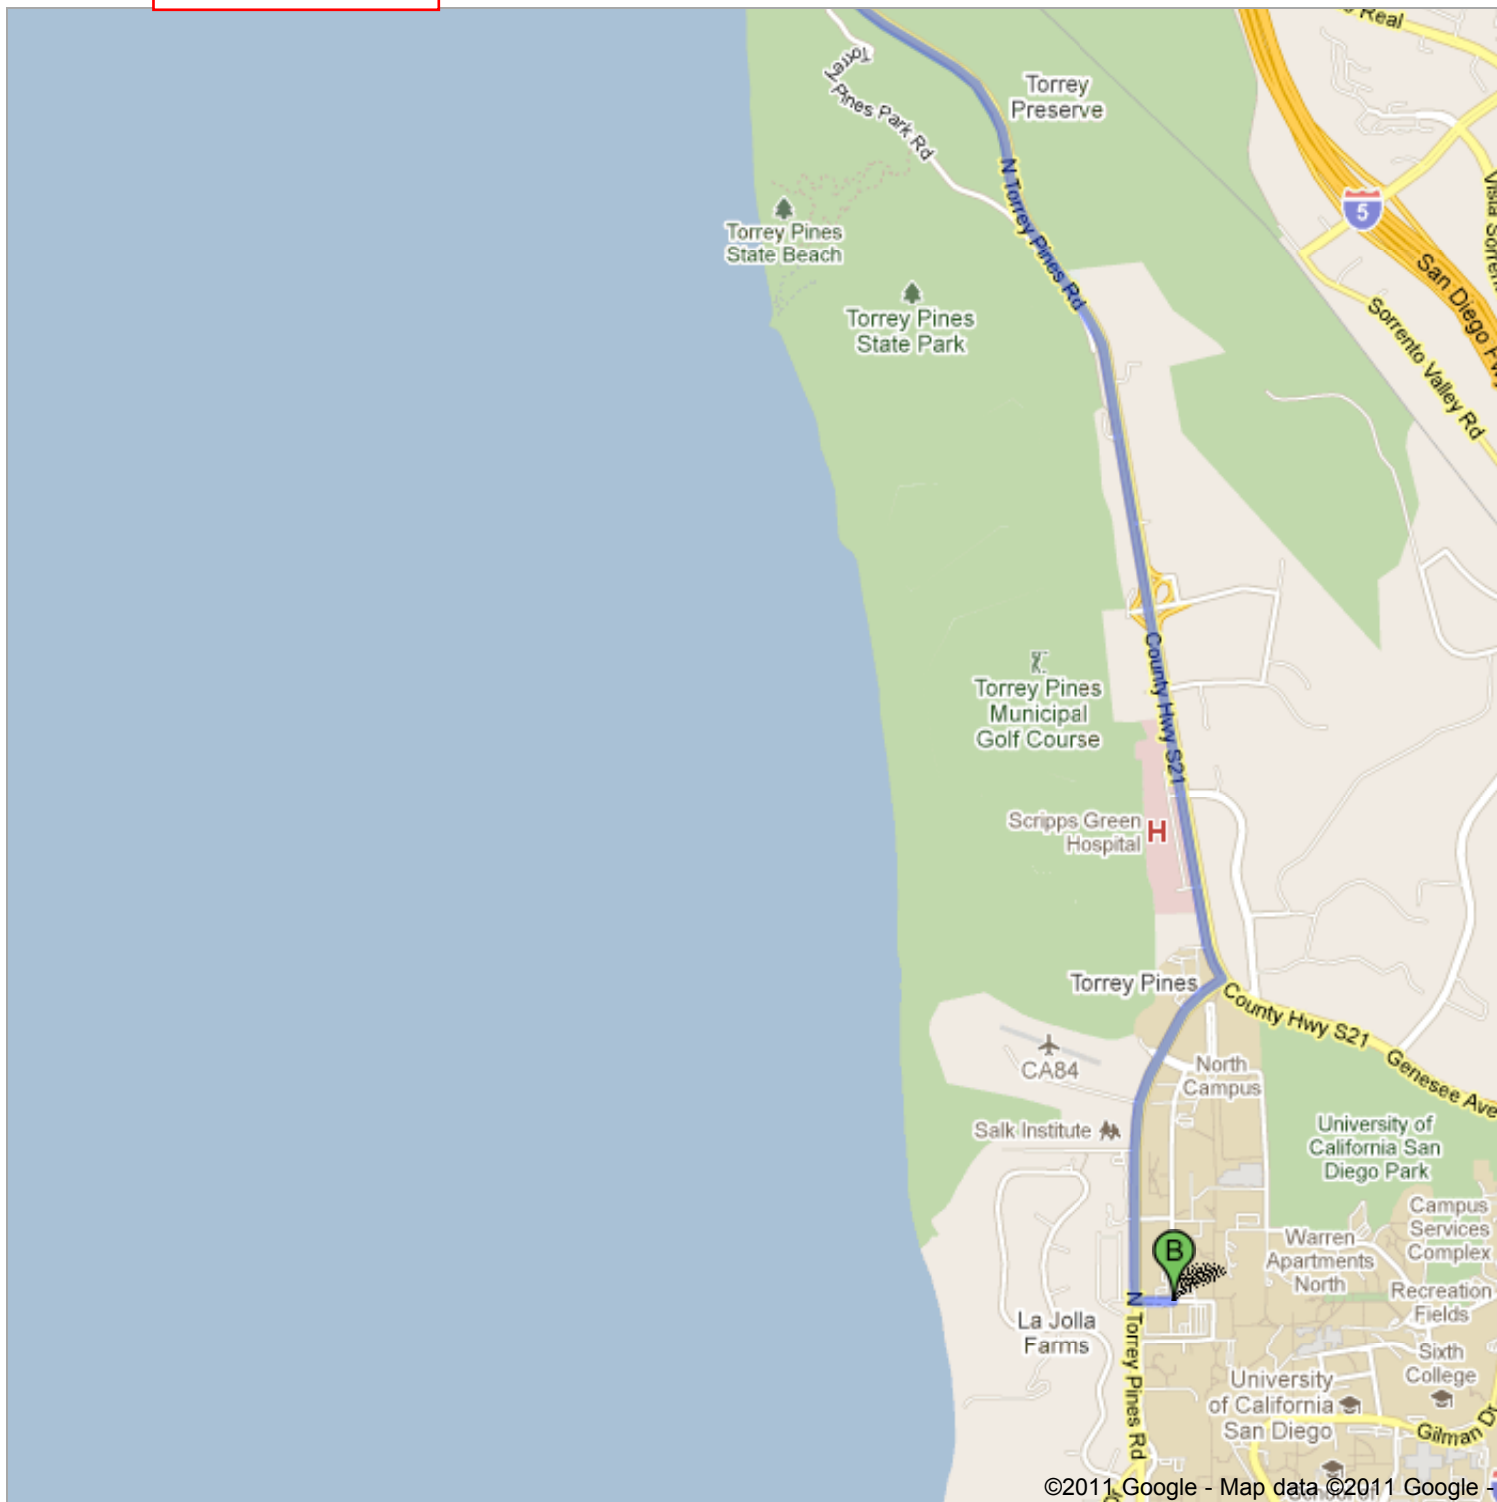

Directions to Muir College Dr, San Diego, CA 92037
5.4 mi - about 11 mins

Directions from
Best Western Del
Mar to SCGAS

Save trees. Go green!

Download Google Maps on your phone at google.com/gmm

©2011 Google - Map data ©2011 Google

**Clarion Carriage House Inn Del Mar Inn**

720 Camino Del Mar, Del Mar, CA 92014 - (858) 755-9765

1. Head **south** on **Camino Del Mar** toward **La Amatista Rd**
About 2 mins go 0.9 mi
total 0.9 mi
2. Continue onto **N Torrey Pines Rd**
About 6 mins go 3.6 mi
total 4.5 mi
3. Turn right to stay on **N Torrey Pines Rd**
About 2 mins go 0.8 mi
total 5.3 mi
4. Turn left at **Muir College Dr**
About 1 min go 459 ft
total 5.4 mi

**Muir College Dr, San Diego, CA 92037**

These directions are for planning purposes only. You may find that construction projects, traffic, weather, or other events may cause conditions to differ from the map results, and you should plan your route accordingly. You must obey all signs or notices regarding your route.