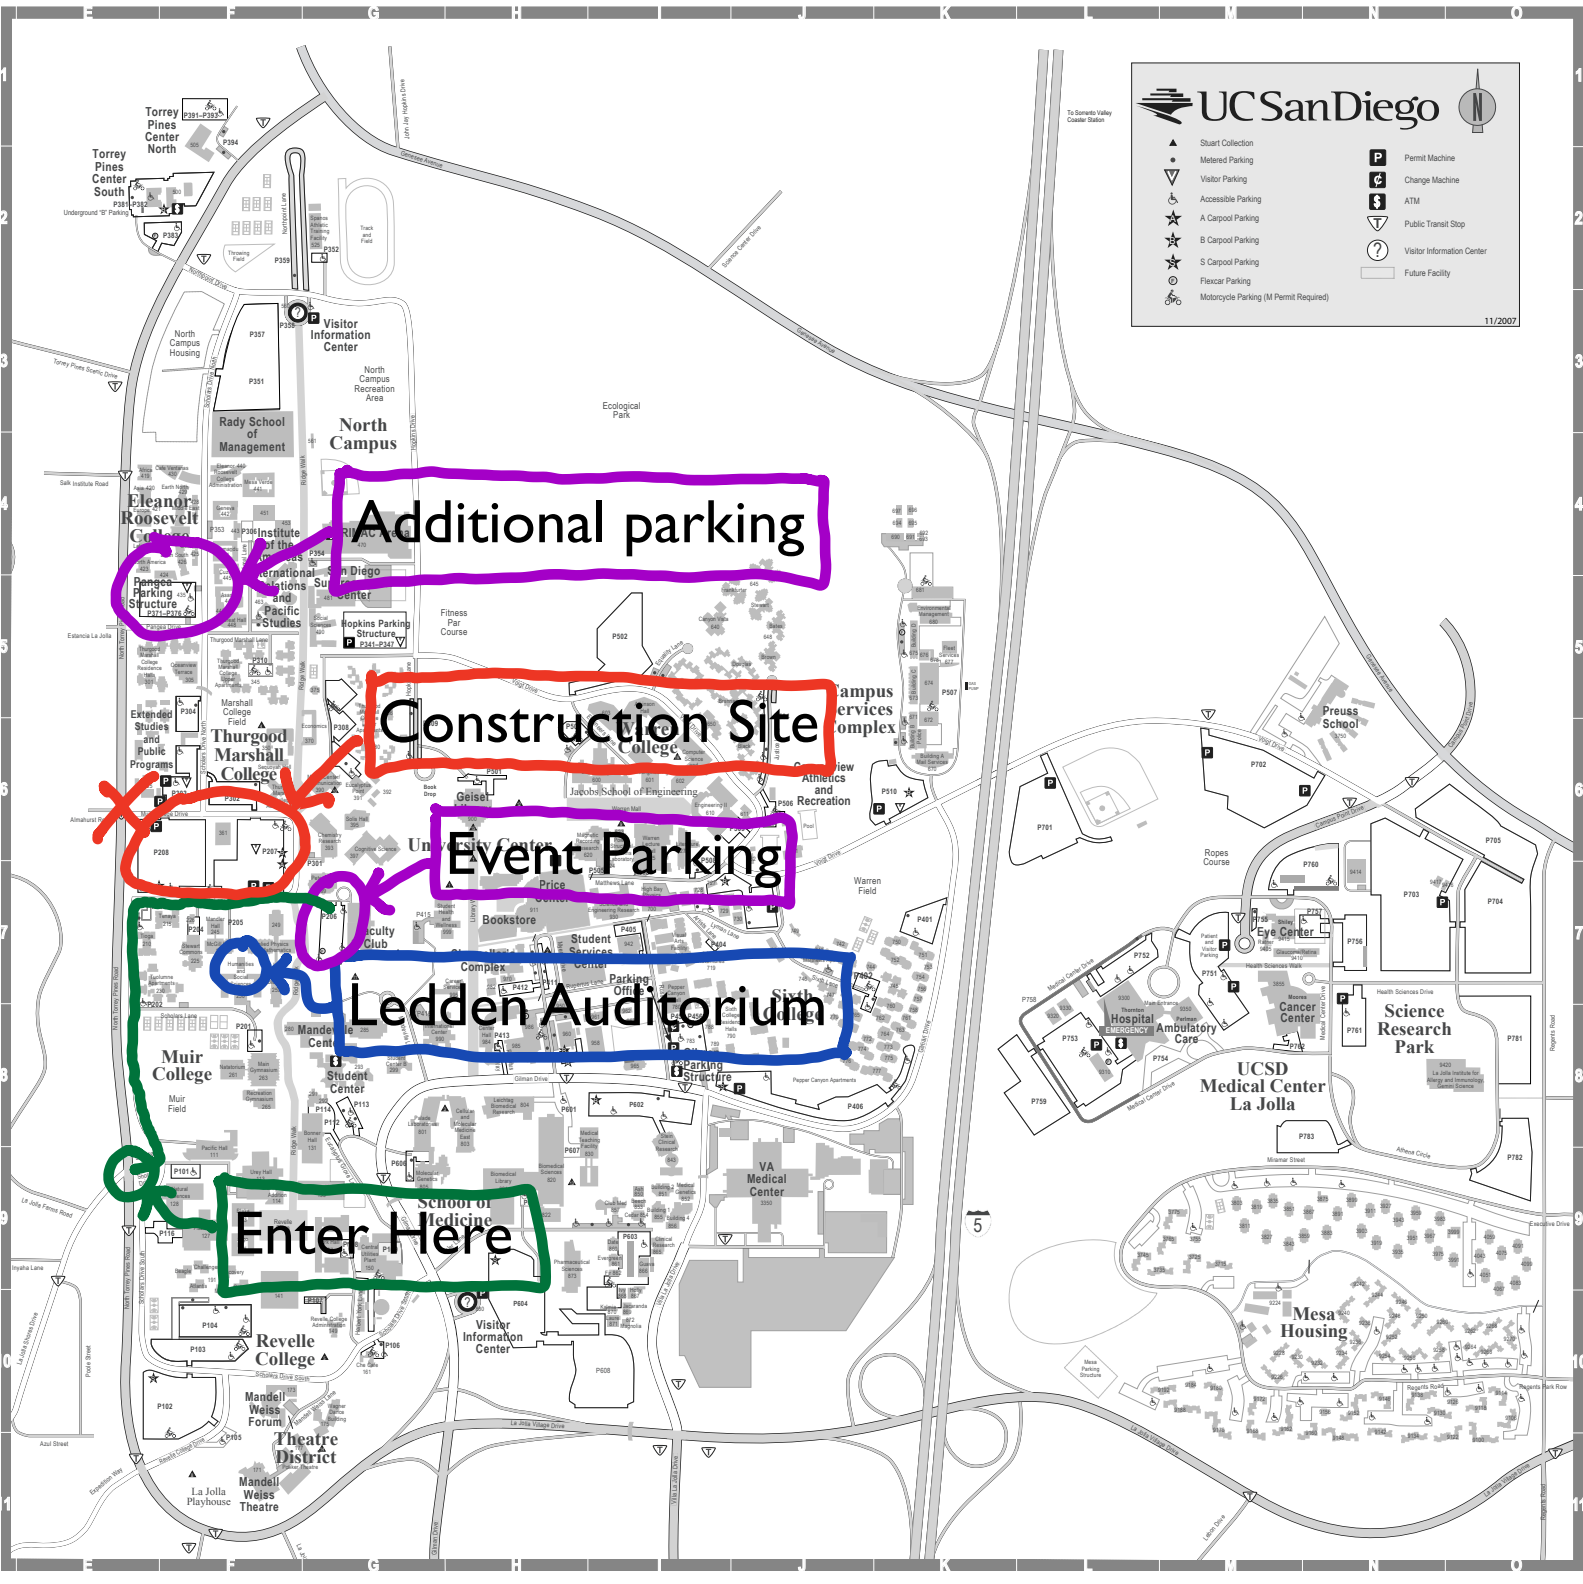

UC San Diego

▲	Stuart Collection	P	Permit Machine
•	Metered Parking	♻️	Change Machine
♿	Visitor Parking	🏧	ATM
♿	Accessible Parking	🚏	Public Transit Stop
★	A Carpool Parking	?	Visitor Information Center
★	B Carpool Parking	□	Future Facility
★	S Carpool Parking		
🚲	Fiscal Parking		
🚲	Motorcycle Parking (M Permit Required)		

11/2007

Additional parking

Construction Site

Event Parking

Ledden Auditorium

Enter Here