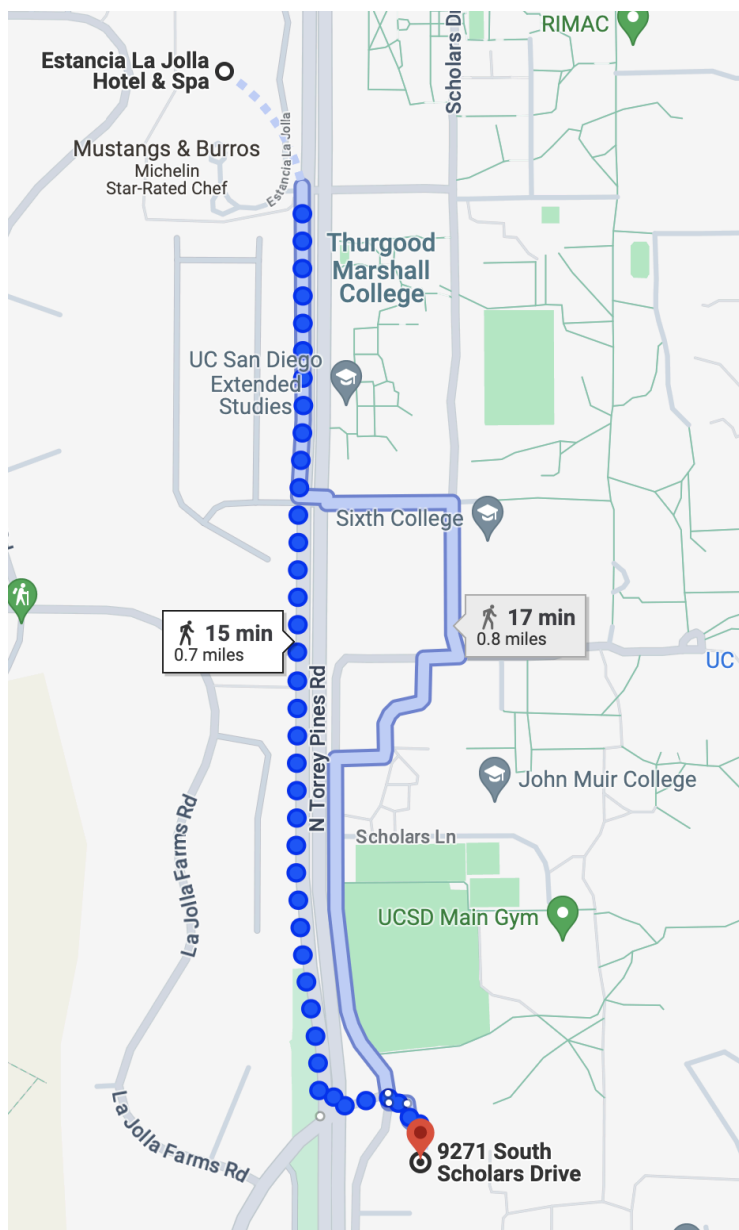

Map of the closest parking structures to the Natural Sciences Building

Public Transit & Rideshare

Natural Sciences Building

Address: 9271 S Scholars Dr, La Jolla, CA 92093

Rideshare Drop-Off Location

Map of the rideshare drop-off location

Bus Stops & Trolley Stops

1. [N Torrey Pines Rd & La Jolla Shores Dr](#)
 - Buses: 30, 101
2. [Scholars Dr South & Revelle College Dr](#)
 - Buses: 101
3. [Gilman Dr & Eucalyptus Grove Ln](#)
 - Buses: 30, 41, 101, 201, 921
4. [UC San Diego Central Campus Station](#)
 - Blue Line Trolley

Map of bus stops and trolley stops

Walking Directions

Natural Sciences Building

Address: 9271 S Scholars Dr, La Jolla, CA 92093

[Walking Directions](#)

Walking Route From Estancia

[Walking Directions via Google Maps from Estancia to the Natural Sciences Building](#)

(0.7 miles - about 15 mins)

Walking Route From Sheraton

[Walking Directions via Google Maps from Sheraton to the Natural Sciences Building](#)

(1.2 miles - about 29 mins)

Walking Route From Residence Inn

[Walking Directions via Google Maps from Residence Inn to the Natural Sciences Building](#)