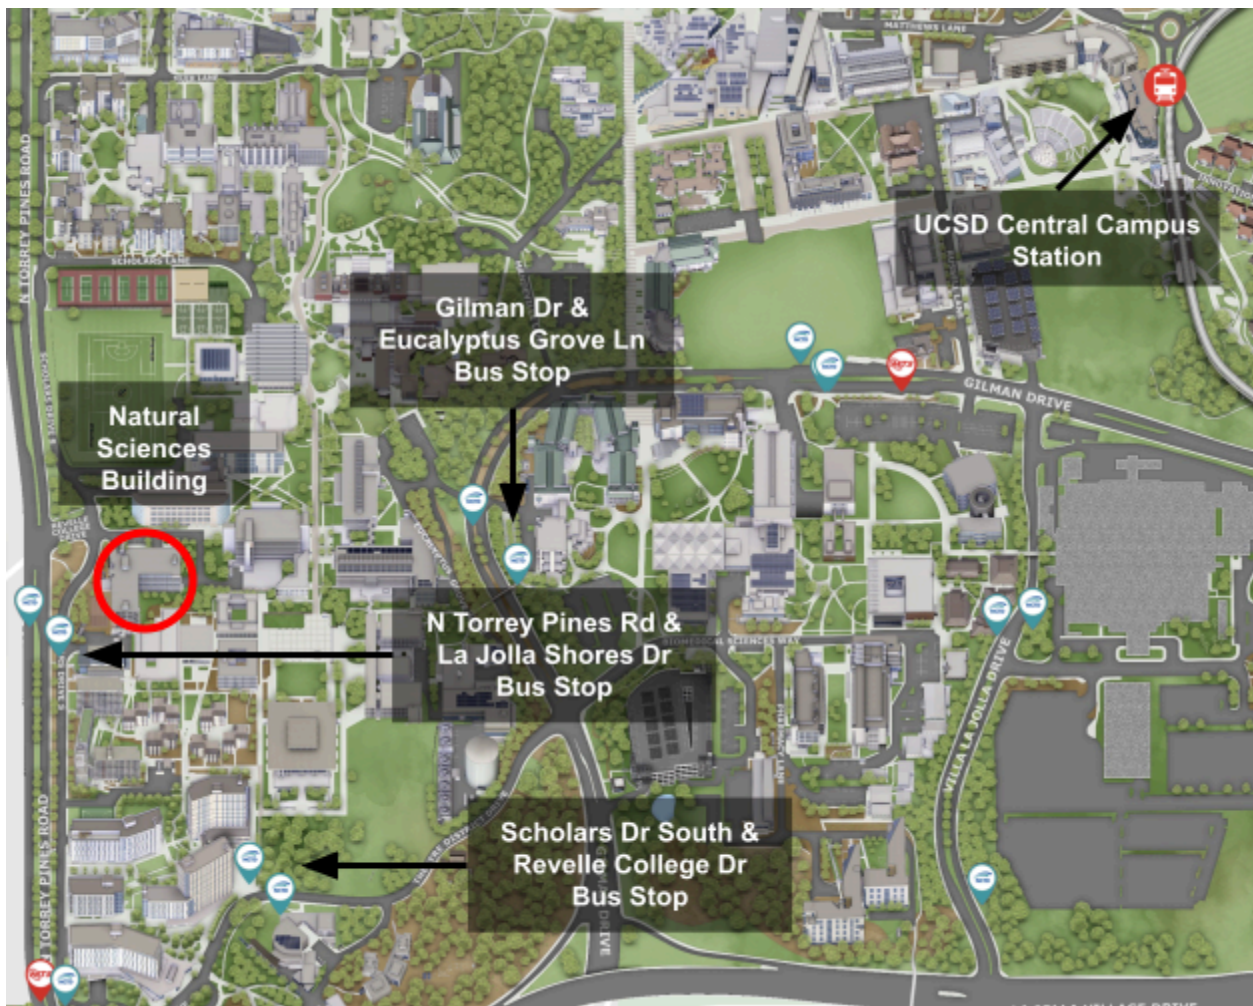

[ParkMobile App](#) or Pay at Nearest Pay Station

Parking Structures

1. **Scholars Parking Structure (Sixth College) [Map](#)**
 - Address: 9655 Scholars Dr N, La Jolla, CA 92093
 - [Google Map Directions to Scholars Parking Structure](#)
 - For Visitor Parking: **Lot P207 Level B1**
2. **South Parking Structure [Map](#)**
 - Address: 9101 Gilman Dr, San Diego, CA 92161
 - [Google Map Directions to South Parking Structure](#)
 - For Visitor Parking: **Lot P603 Level 3**
3. **Gilman Parking Structure [Map](#)**
 - Address: 3100 Gilman Dr, La Jolla, CA 92093
 - [Google Map Directions to Gilman Parking Structure](#)
 - For Visitor Parking: **Lot P451 Level 1, Lot 452 Level 2, & Lot 453 Level 3**

Map of the closest parking structures to the Natural Sciences Building

Public Transit & Rideshare

Natural Sciences Building

Address: 9271 S Scholars Dr, La Jolla, CA 92093

Rideshare Drop-Off Location

Map of the rideshare drop-off location

Bus Stops & Trolley Stops

1. [N Torrey Pines Rd & La Jolla Shores Dr](#)
 - Buses: 30, 101
2. [Scholars Dr South & Revelle College Dr](#)
 - Buses: 101
3. [Gilman Dr & Eucalyptus Grove Ln](#)
 - Buses: 30, 41, 101, 201, 921
4. [UC San Diego Central Campus Station](#)
 - Blue Line Trolley

Map of bus stops and trolley stops

Walking Directions

Natural Sciences Building

Address: 9271 S Scholars Dr, La Jolla, CA 92093

[Walking Directions](#)

Walking Route From Estancia

[Walking Directions via Google Maps from Estancia to the Natural Sciences Building](#)