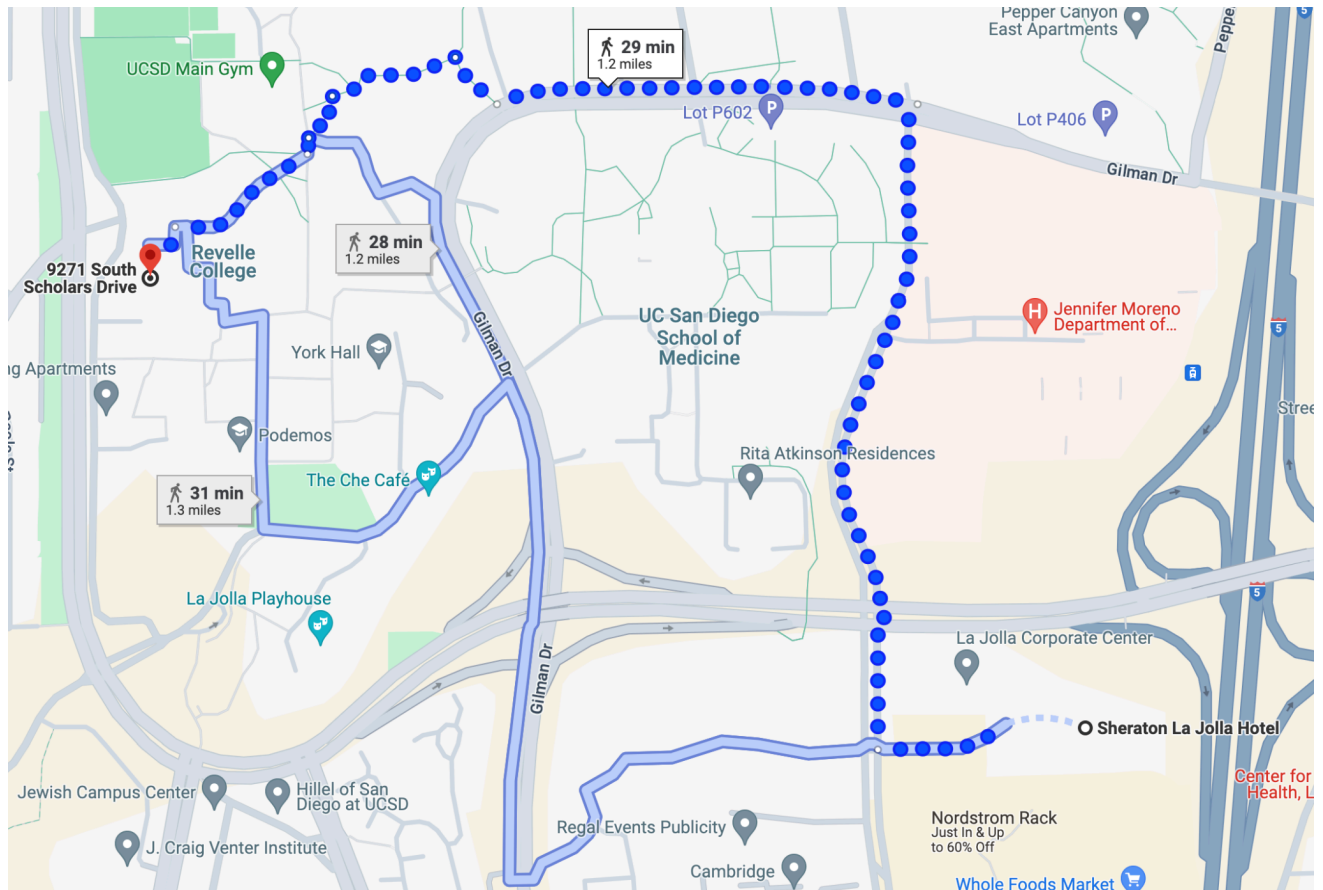

Map of the closest parking structures to the Natural Sciences Building

Public Transit & Rideshare

Natural Sciences Building

Address: 9271 S Scholars Dr, La Jolla, CA 92093

Rideshare Drop-Off Location

Map of the rideshare drop-off location

Bus Stops & Trolley Stops

1. [N Torrey Pines Rd & La Jolla Shores Dr](#)
 - Buses: 30, 101
2. [Scholars Dr South & Revelle College Dr](#)
 - Buses: 101
3. [Gilman Dr & Eucalyptus Grove Ln](#)
 - Buses: 30, 41, 101, 201, 921
4. [UC San Diego Central Campus Station](#)
 - Blue Line Trolley

Map of bus stops and trolley stops

Walking Directions

Natural Sciences Building

Address: 9271 S Scholars Dr, La Jolla, CA 92093

[Walking Directions](#)

Walking Route From Estancia

[Walking Directions via Google Maps from Estancia to the Natural Sciences Building](#)

(0.7 miles - about 15 mins)

Walking Route From Sheraton

[Walking Directions via Google Maps from Sheraton to the Natural Sciences Building](#)

(1.2 miles - about 29 mins)

Walking Route From Residence Inn

[Walking Directions via Google Maps from Residence Inn to the Natural Sciences Building](#)