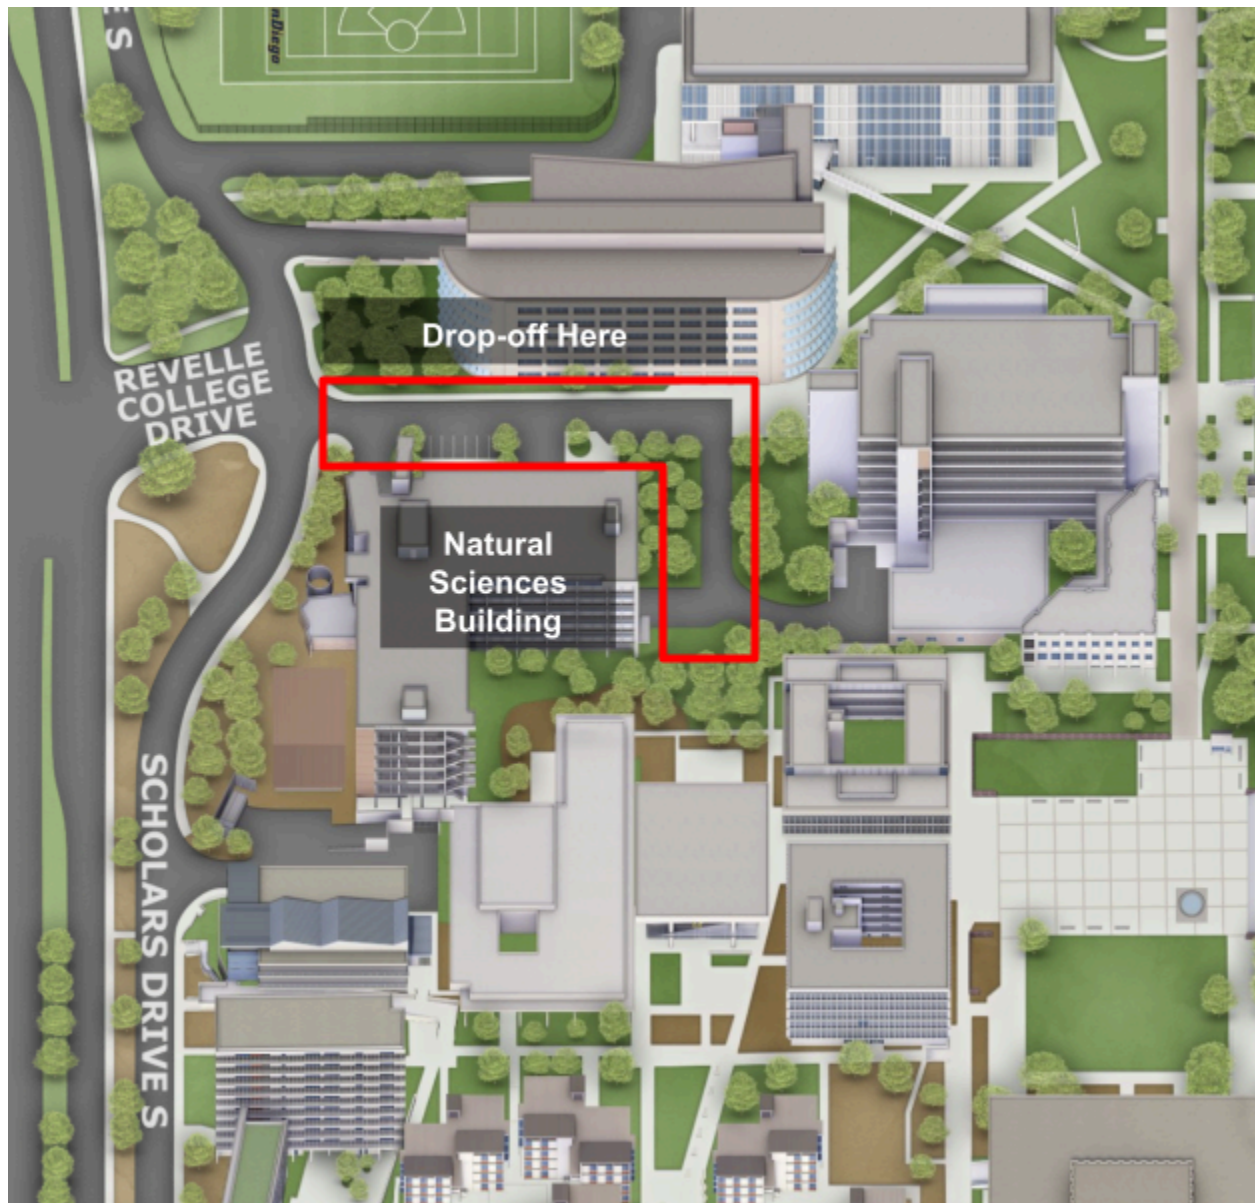

[ParkMobile App](#) or Pay at Nearest Pay Station

Parking Structures

1. **Scholars Parking Structure (Sixth College) [Map](#)**
 - Address: 9655 Scholars Dr N, La Jolla, CA 92093
 - [Google Map Directions to Scholars Parking Structure](#)
 - For Visitor Parking: **Lot P207 Level B1**
2. **South Parking Structure [Map](#)**
 - Address: 9101 Gilman Dr, San Diego, CA 92161
 - [Google Map Directions to South Parking Structure](#)
 - For Visitor Parking: **Lot P603 Level 3**
3. **Gilman Parking Structure [Map](#)**
 - Address: 3100 Gilman Dr, La Jolla, CA 92093
 - [Google Map Directions to Gilman Parking Structure](#)
 - For Visitor Parking: **Lot P451 Level 1, Lot 452 Level 2, & Lot 453 Level 3**

Map of the closest parking structures to the Natural Sciences Building

Public Transit & Rideshare

Natural Sciences Building

Address: 9271 S Scholars Dr, La Jolla, CA 92093

Rideshare Drop-Off Location

Map of the rideshare drop-off location